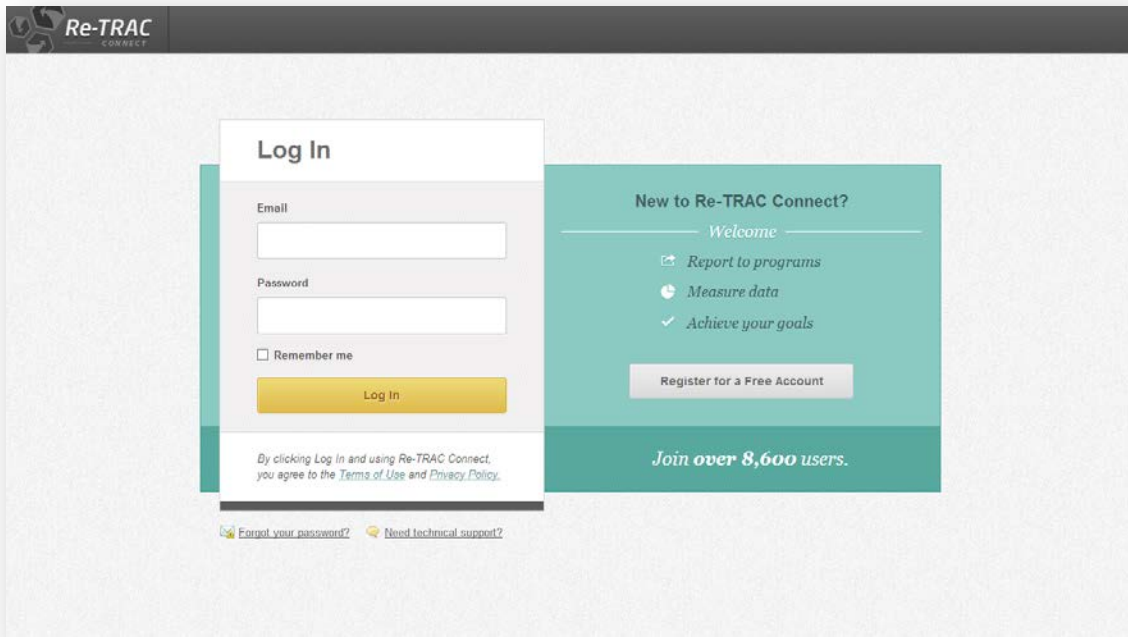

Game Day Challenge Registration Instructions (for users with a Re-TRAC Connect account)

If you already have a Re-TRAC connect account, go to <http://connect.re-trac.com> and login.

If you've forgotten your password, click on "Forgot your password?" for instructions on how to reset it.

After logging in, click on “Join Programs”.

Click on the “Details” button beside the Game Day Challenge Program.

Click on “Join” beside your school’s name or “Add College or University” as applicable.

Game Day Challenge