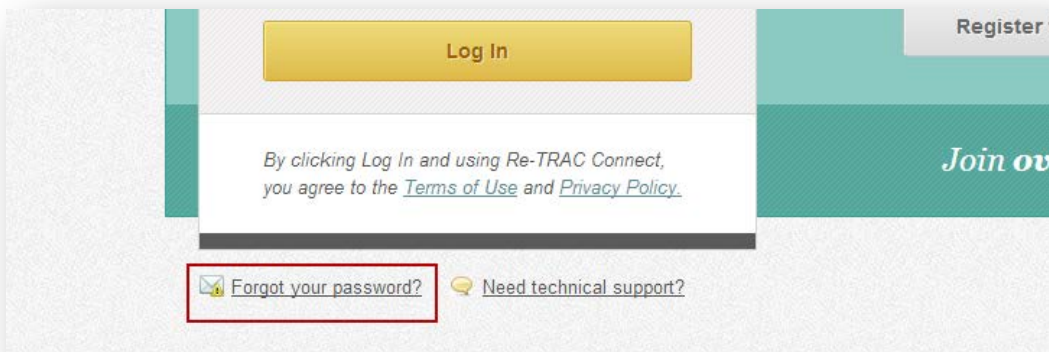

Game Day Challenge Registration Instructions (for users with a Re-TRAC Connect account)

If you already have a Re-TRAC connect account, go to <http://connect.re-trac.com> and login.

If you've forgotten your password, click on "Forgot your password?" for instructions on how to reset it.

After logging in, click on “Join Programs”.

Click on the “Details” button beside the Game Day Challenge Program.

Click on “Join” beside your school’s name or “Add College or University” as applicable.

Game Day Challenge