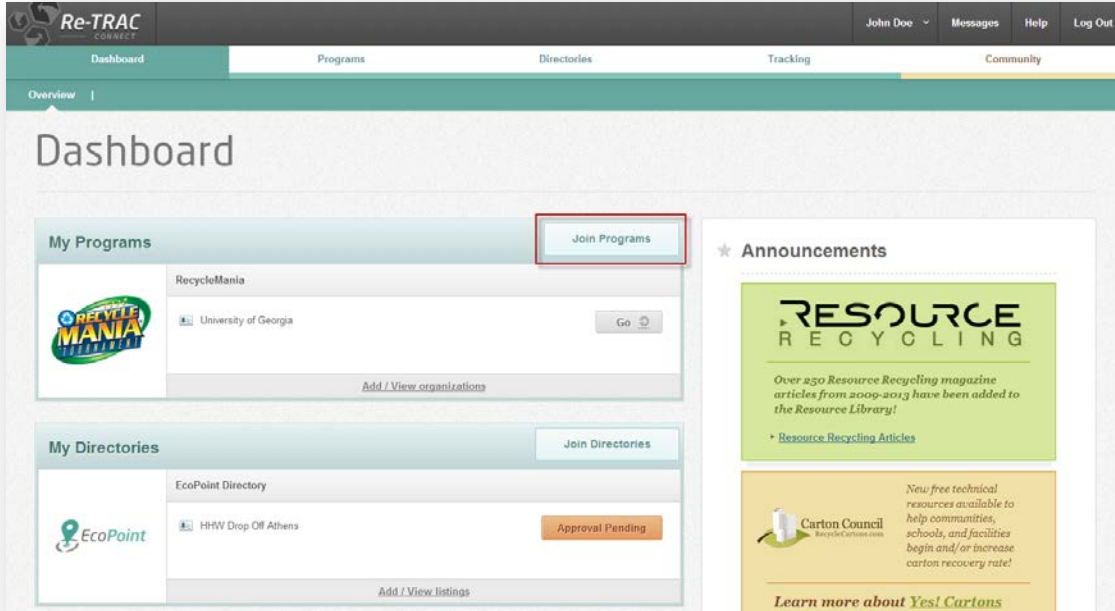

Game Day Challenge Registration Instructions (for users with a Re-TRAC Connect account)

If you already have a Re-TRAC connect account, go to <http://connect.re-trac.com> and login.

If you've forgotten your password, click on "Forgot your password?" for instructions on how to reset it.

After logging in, click on “Join Programs”.

Click on the “Details” button beside the Game Day Challenge Program.

Click on “Join” beside your school’s name or “Add College or University” as applicable.

Game Day Challenge

My Organizations

My Organizations

My University
COLLEGE OR UNIVERSITY

Join

Add Organization

*Would you like to add another location?
Choose from the following types of organizations/events*

[+ Add College or University](#)