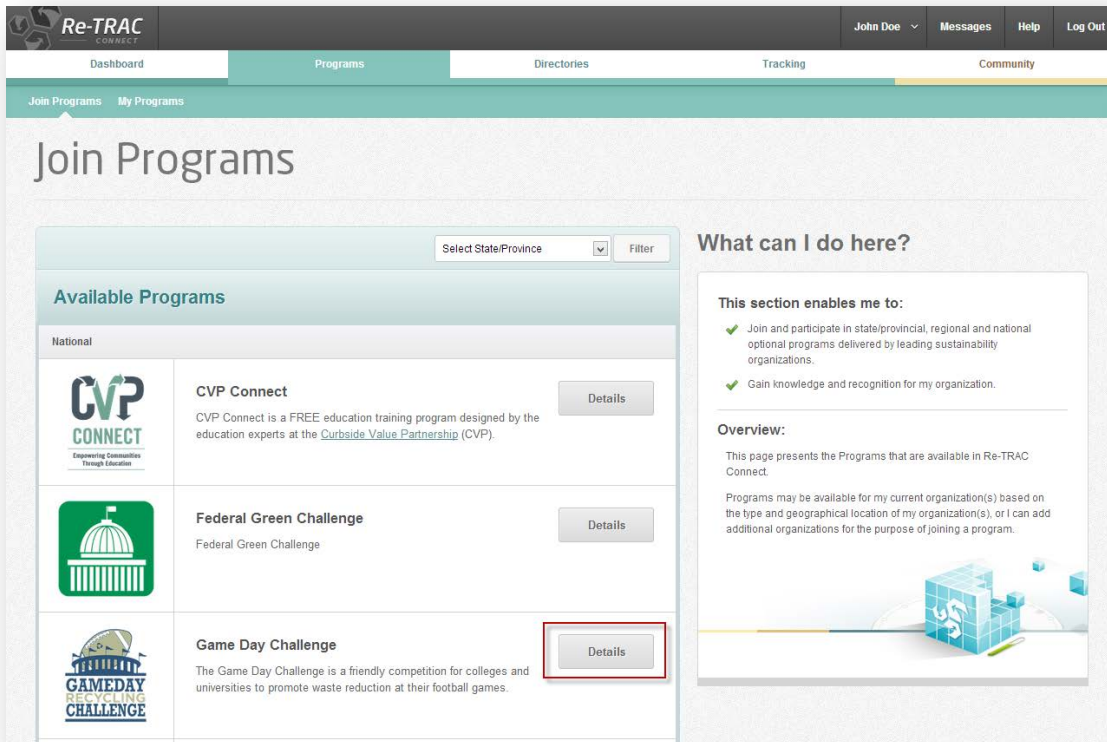

Game Day Challenge Registration Instructions (for users with a Re-TRAC Connect account)

If you already have a Re-TRAC connect account, go to <http://connect.re-trac.com> and login.

If you've forgotten your password, click on "Forgot your password?" for instructions on how to reset it.

After logging in, click on “Join Programs”.

Click on the “Details” button beside the Game Day Challenge Program.

Click on “Join” beside your school’s name or “Add College or University” as applicable.

Game Day Challenge